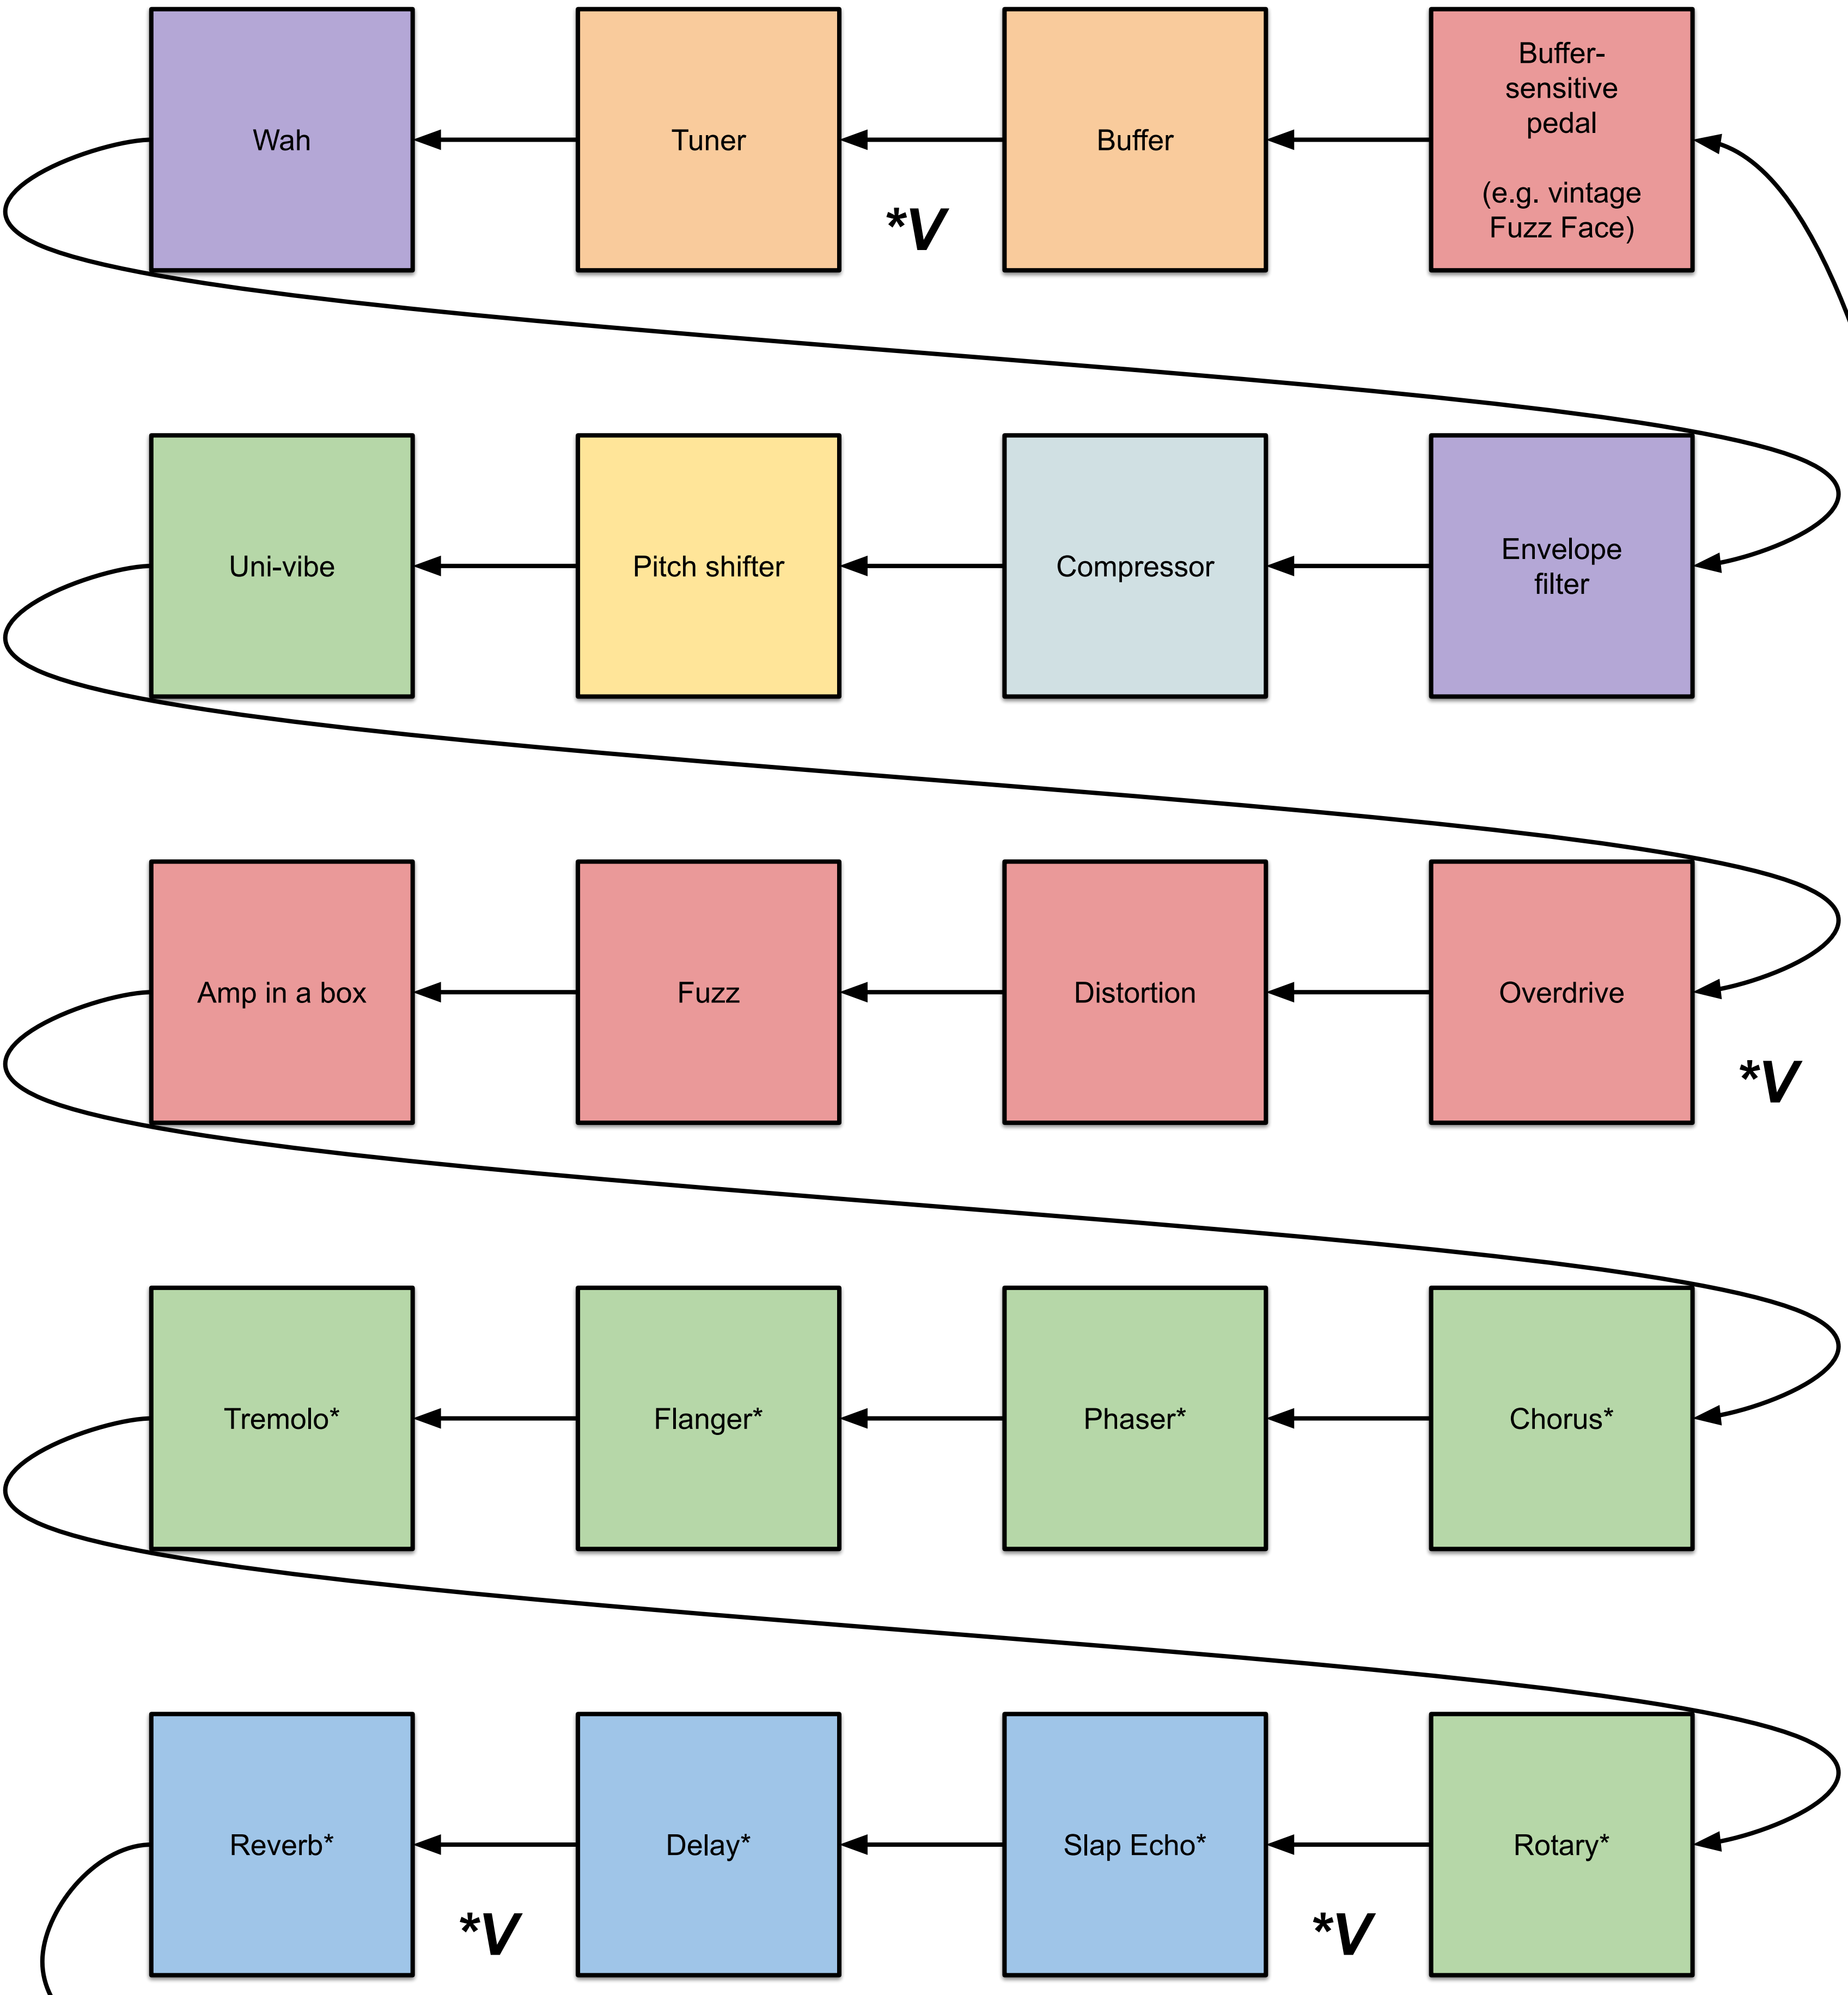

Recommended Guitar & Bass Pedal Ordering

| Pedal Types | |
|-------------|------------|
| Utility | Orange |
| Tone | Purple |
| Dynamics | Light Blue |
| Pitch | Yellow |
| Drive/Gain | Red |
| Modulation* | Green |
| Time* | Blue |

***V**
Volume /
clean boost

* Modulation and Time pedals *can* go in the amp's effects loop

*V Volume pedal can go in multiple locations based on the desired effect