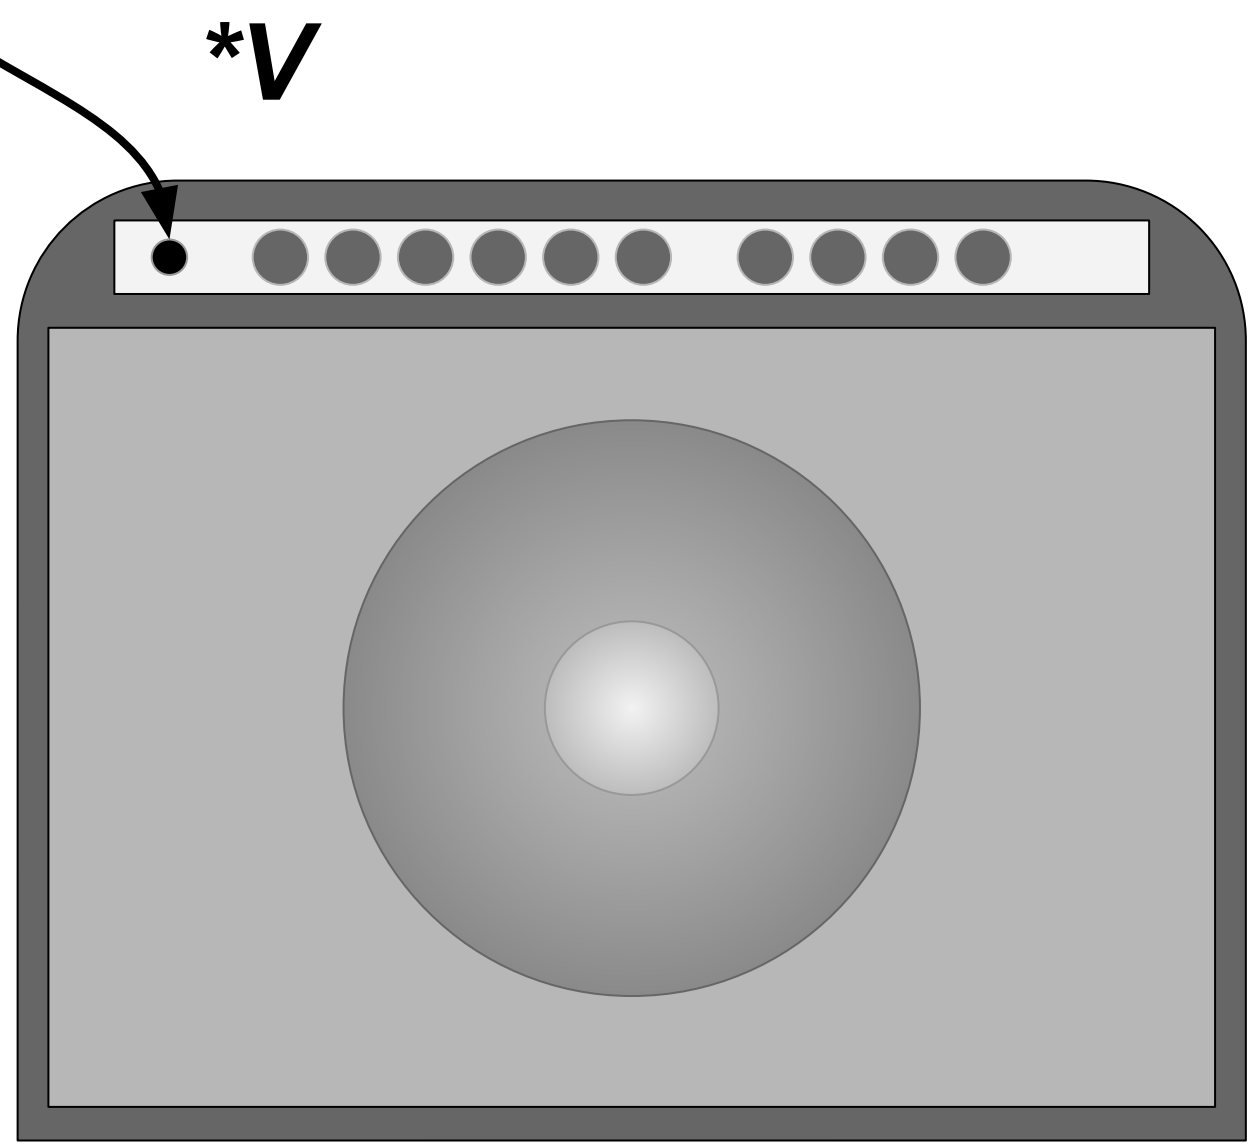

***V**
Volume /
clean boost

* Modulation and Time pedals *can* go in the amp's effects loop

*V Volume pedal can go in multiple locations based on the desired effect