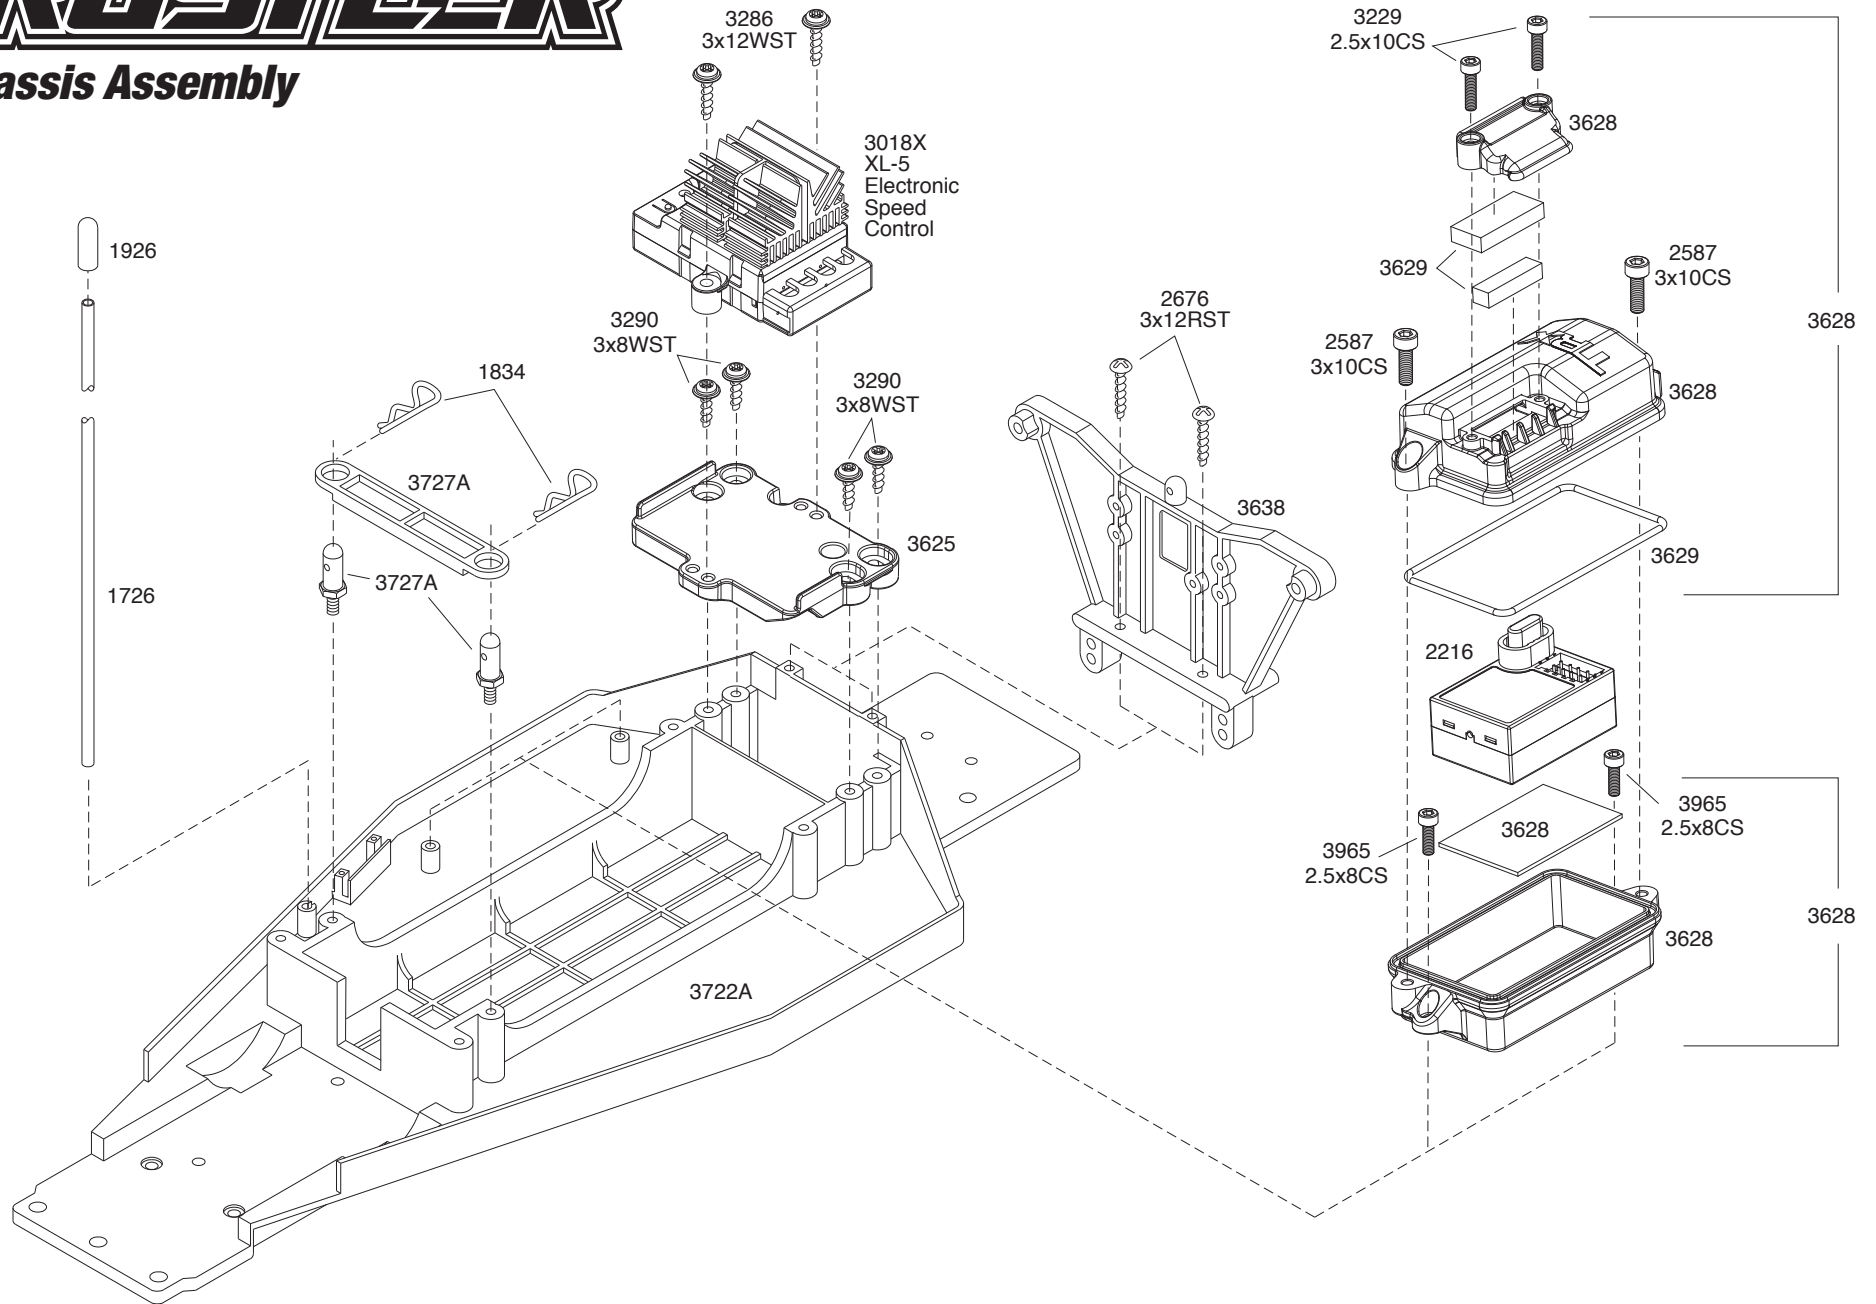

RUSTLER

Chassis Assembly

REV 081119

Specifications on this page are subject to change without notice.
Every attempt has been made to ensure the accuracy of this drawing, however Traxxas cannot be held responsible for typographical or other errors.